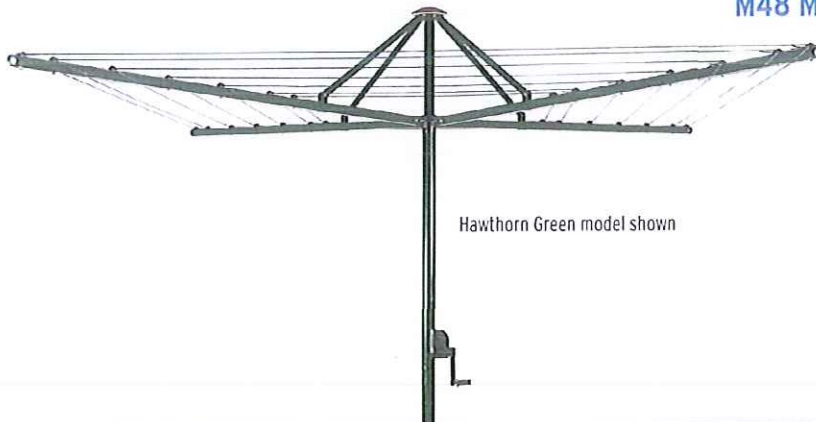

M48 Model

Hawthorn Green model shown

	M38 Model	M48 Model	M58 Model
Standard Colours	Model #	Model #	Model #
Hawthorn Green	A02840223	A02840110	A02840234
Iron Grey	A02840224	A02840109	A02840235
Special Orders Colours			
Bark	A02840243	A02840245	A02840247
Sand	A02840227	A02840119	A02840238
Timber Grey	A02840229	A02840120	A02840240
Mercury Silver	A02840225	A02840138	A02840236
Anthracite Black	A02840220	A02840116	A02840231
Coastal Blue	A02840221	A02840117	A02840232
Grass Green	A02840222	A02840118	A02840233
Primrose	A02840226	A02840134	A02840237
Made to Order	A02840230	A02840121	A02840241