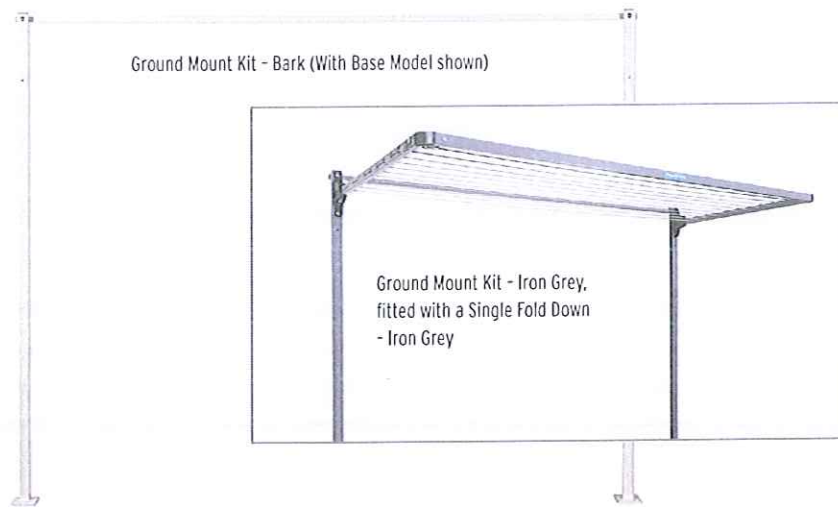

Daytek Ground Mount Kit

The Daytek Ground Mount Kit is designed as an alternative solution providing free standing installation and flexibility in the choice of site for Fold Down Clotheslines. It is available with base plates for mounting to an existing concrete slab or as an in ground model.

Features & Benefits

- High tensile steel tube for maximum strength
- Galvanised and powder coated for corrosion resistance
- Colour matched to Daytek Fold Down range
- Pre-drilled fixing holes to suit Daytek Fold Down Range
- Bolt pack for mounting Fold Down clothesline included
- 15 year structural warranty

Suitable for Single, Twin and Slim models only. Mini Ground Mount Kit also available.

Available Colours	Ground Mount Kit - In Ground	Ground Mount Kit - With Base
Iron Grey	A02840566	A02840168
Bark	A02840105	A02840164
Hawthorn Green	A02840159	A02840167
Anthracite Black	A02840127	A02840163
Primrose	A02840575	A02840170
Coastal Blue	A02840153	A02840165
White	A02840128	A02840173
Timber Grey	A02840108	A02840172
Mercury Silver	A02840156	A02840169
Sand	A02840104	A02840171
Grass Green	A02840579	A02840166