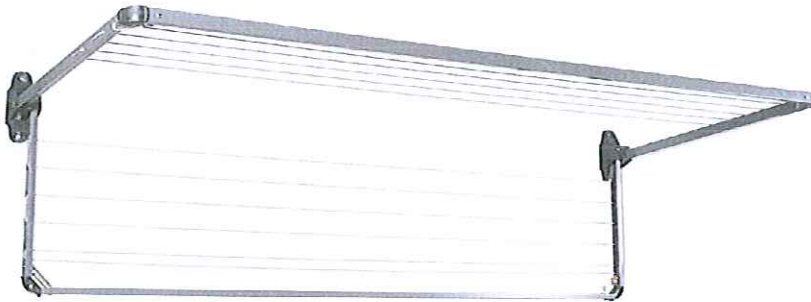

Single Fold Down Clothesline

Bark Model shown

Twin Fold Down Clothesline

Iron Grey Model shown with both frames erected

Iron Grey Model shown with outer frame erected

Slim Fold Down Clothesline

Iron Grey Model shown

Mini Fold Down Clothesline

Bark Model shown

Daytek Fold Down Clotheslines

Classic Bracket

The Classic metal bracket design is one of the strongest and longest lasting products of its type available. The wall bracket and strut use a unique over centre latching mechanism that is easy to fold up or down with one hand. The frame is made from powder coated galvanised steel tube giving a long life.

Features & Benefits

- High tensile steel tube for maximum strength
- Galvanised and powder coated for corrosion resistance
- One piece front bar for superior strength
- Folds down when not in use
- Matching Ground Mount Kit available for stand alone installation
- Custom colours are available upon request
- 15 year structural warranty*
- Full range of spare parts available

* excludes line which has a 2 year replacement warranty

Model	Single	Twin	Slim	Mini
No. of Lines	10	10	5	5
Line Space	22m	22m	11m	7.5m
Width	2240mm	2240mm	2240mm	1540mm
Depth	1210mm	1210mm	700mm	700mm

Available Colours	Single Fold Down	Twin Fold Down	Slim Fold Down	Mini Fold Down
Iron Grey	A02840561	A02840565	A02840602	A02840150
Bark	A02840563	A02840548	A02840148	A02840140
Hawthorn Green	A02840158	A02840157	A02840160	A02840143
Anthracite Black	A02840122	A02840124	A02840147	A02840139
Primrose	A02840573	A02840574	A02840600	A02840576
Coastal Blue	A02840152	A02840151	A02840149	A02840141
White	A02840123	A02840125	A02840162	A02840146
Timber Grey	A02840560	A02840107	A02840126	A02840145
Mercury Silver	A02840155	A02840154	A02840602	A02840144
Sand	A02840100	A02840101	A02840102	A02840103
Grass Green	A02840577	A02840578	A02840601	A02840142