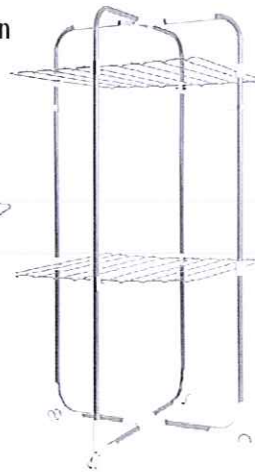

Daytek Laundry Trolleys

Designed to make hanging out washing a breeze, Daytek Laundry Trolleys are sturdy and easy to use. Both models feature a safety catch to prevent collapse whilst in use and fit most laundry baskets.

Daytek Laundry Trolley

- Strong, light and easy-to-wheel
- Long-life UV-stable wheels
- Folds-up between uses
- 3 year warranty

Storm	
Product Code	A02840315

Daytek Laundry Trolley Plus

- Integrated Peg Basket with net
- Extra-tall frame and handle
- Tough UV stable wheels
- 3 year warranty

Asteroid Pearl	
Product Code	A02840316

Daytek Airers

If drying laundry on a Rotary or Fold Down clothesline is not possible, then these mobile Airers are the perfect solution. They are ideal for apartment living and fold away for easy storage.

Daytek Winged Aired

- 15 metres of drying space
- 3 drying configurations
- Strong and lightweight
- 3 year warranty

Storm	
Product Code	A02840314

Daytek Tower Aired

- 13 metres of drying space
- Lockable castor wheels
- Takes long garments & hangers
- Many drying configurations
- 3 year warranty