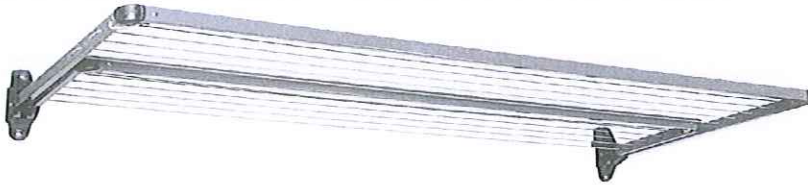

Iron Grey model shown

M38 Model

Hawthorn Green model shown

M48 Model

Hawthorn Green model shown

	M38 Model	M48 Model	M58 Model
Standard Colours	Model #	Model #	Model #
Hawthorn Green	A02840223	A02840110	A02840234
Iron Grey	A02840224	A02840109	A02840235
Special Orders Colours			
Bark	A02840243	A02840245	A02840247
Sand	A02840227	A02840119	A02840238
Timber Grey	A02840229	A02840120	A02840240
Mercury Silver	A02840225	A02840138	A02840236
Anthracite Black	A02840220	A02840116	A02840231
Coastal Blue	A02840221	A02840117	A02840232
Grass Green	A02840222	A02840118	A02840233
Primrose	A02840226	A02840134	A02840237
Made to Order	A02840230	A02840121	A02840241

Single Fold Down Clothesline

Bark Model shown

Twin Fold Down Clothesline

Iron Grey Model shown with both frames erected

Iron Grey Model shown with outer frame erected

Slim Fold Down Clothesline

Iron Grey Model shown

Mini Fold Down Clothesline

Bark Model shown

Daytek Fold Down Clotheslines

Classic Bracket

The Classic metal bracket design is one of the strongest and longest lasting products of its type available. The wall bracket and strut use a unique over centre latching mechanism that is easy to fold up or down with one hand. The frame is made from powder coated galvanised steel tube giving a long life.