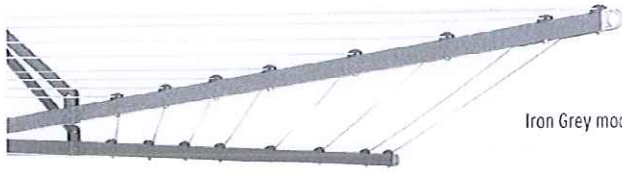

Iron Grey model shown